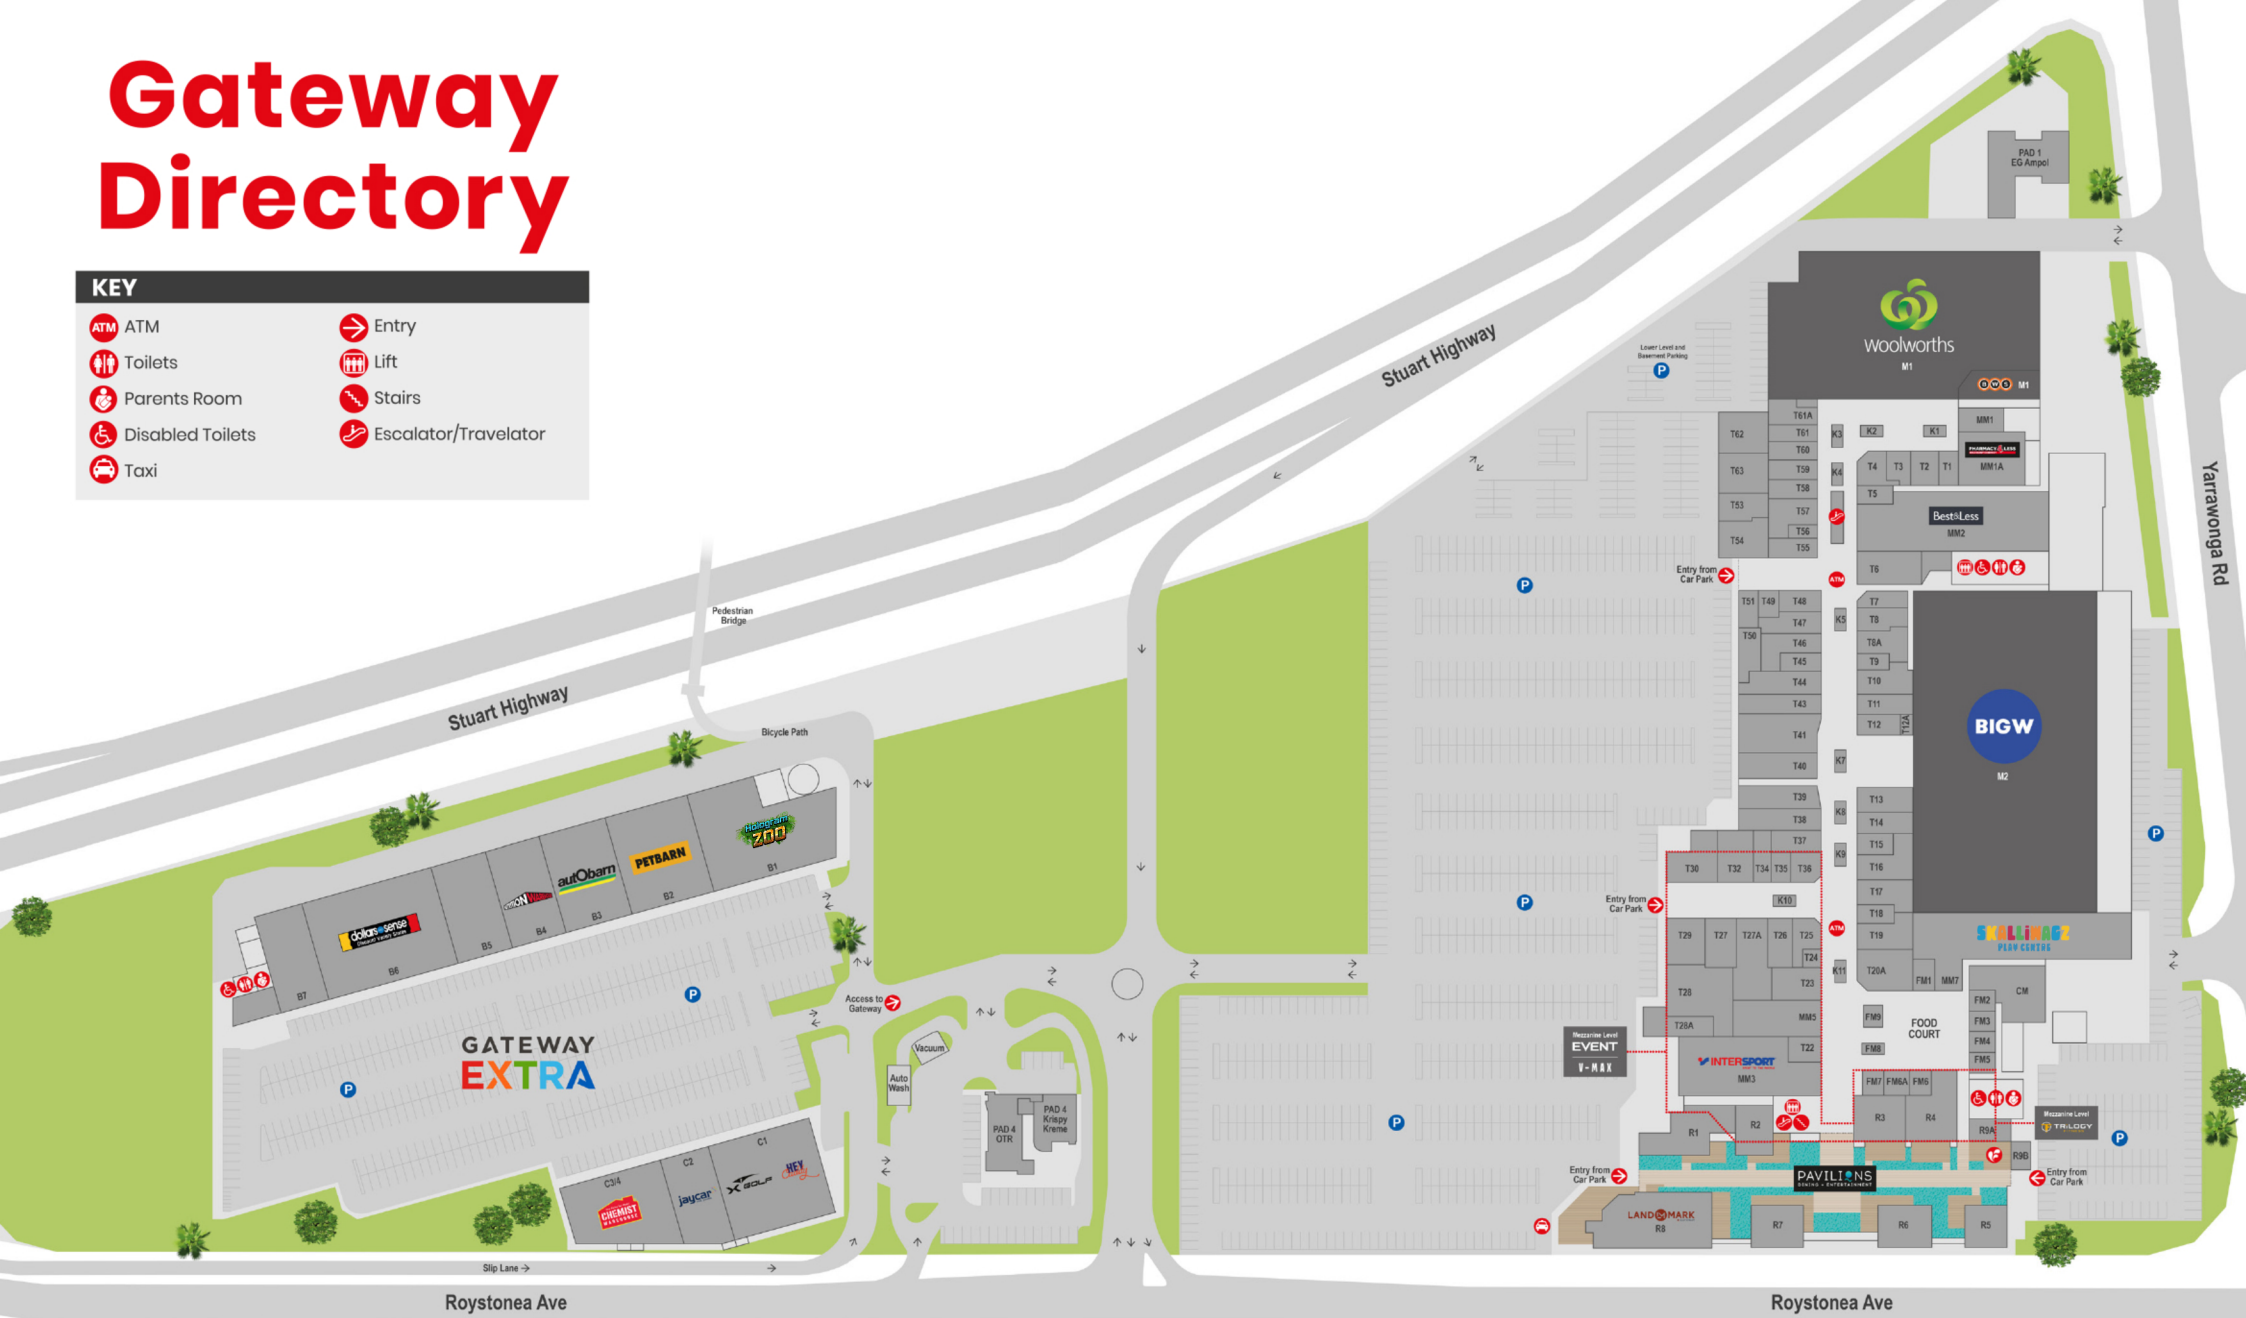

Gateway Directory

KEY

-  ATM
-  Toilets
-  Parents Room
-  Disabled Toilets
-  Taxi
-  Entry
-  Lift
-  Stairs
-  Escalator/Travelator

GATEWAY TRADING HOURS[^]

Monday-Thursday	9:00am - 5:30pm
Friday	9:00am - 9:00pm
Saturday	9:00am - 5:00pm
Sunday	10:00am - 3:00pm