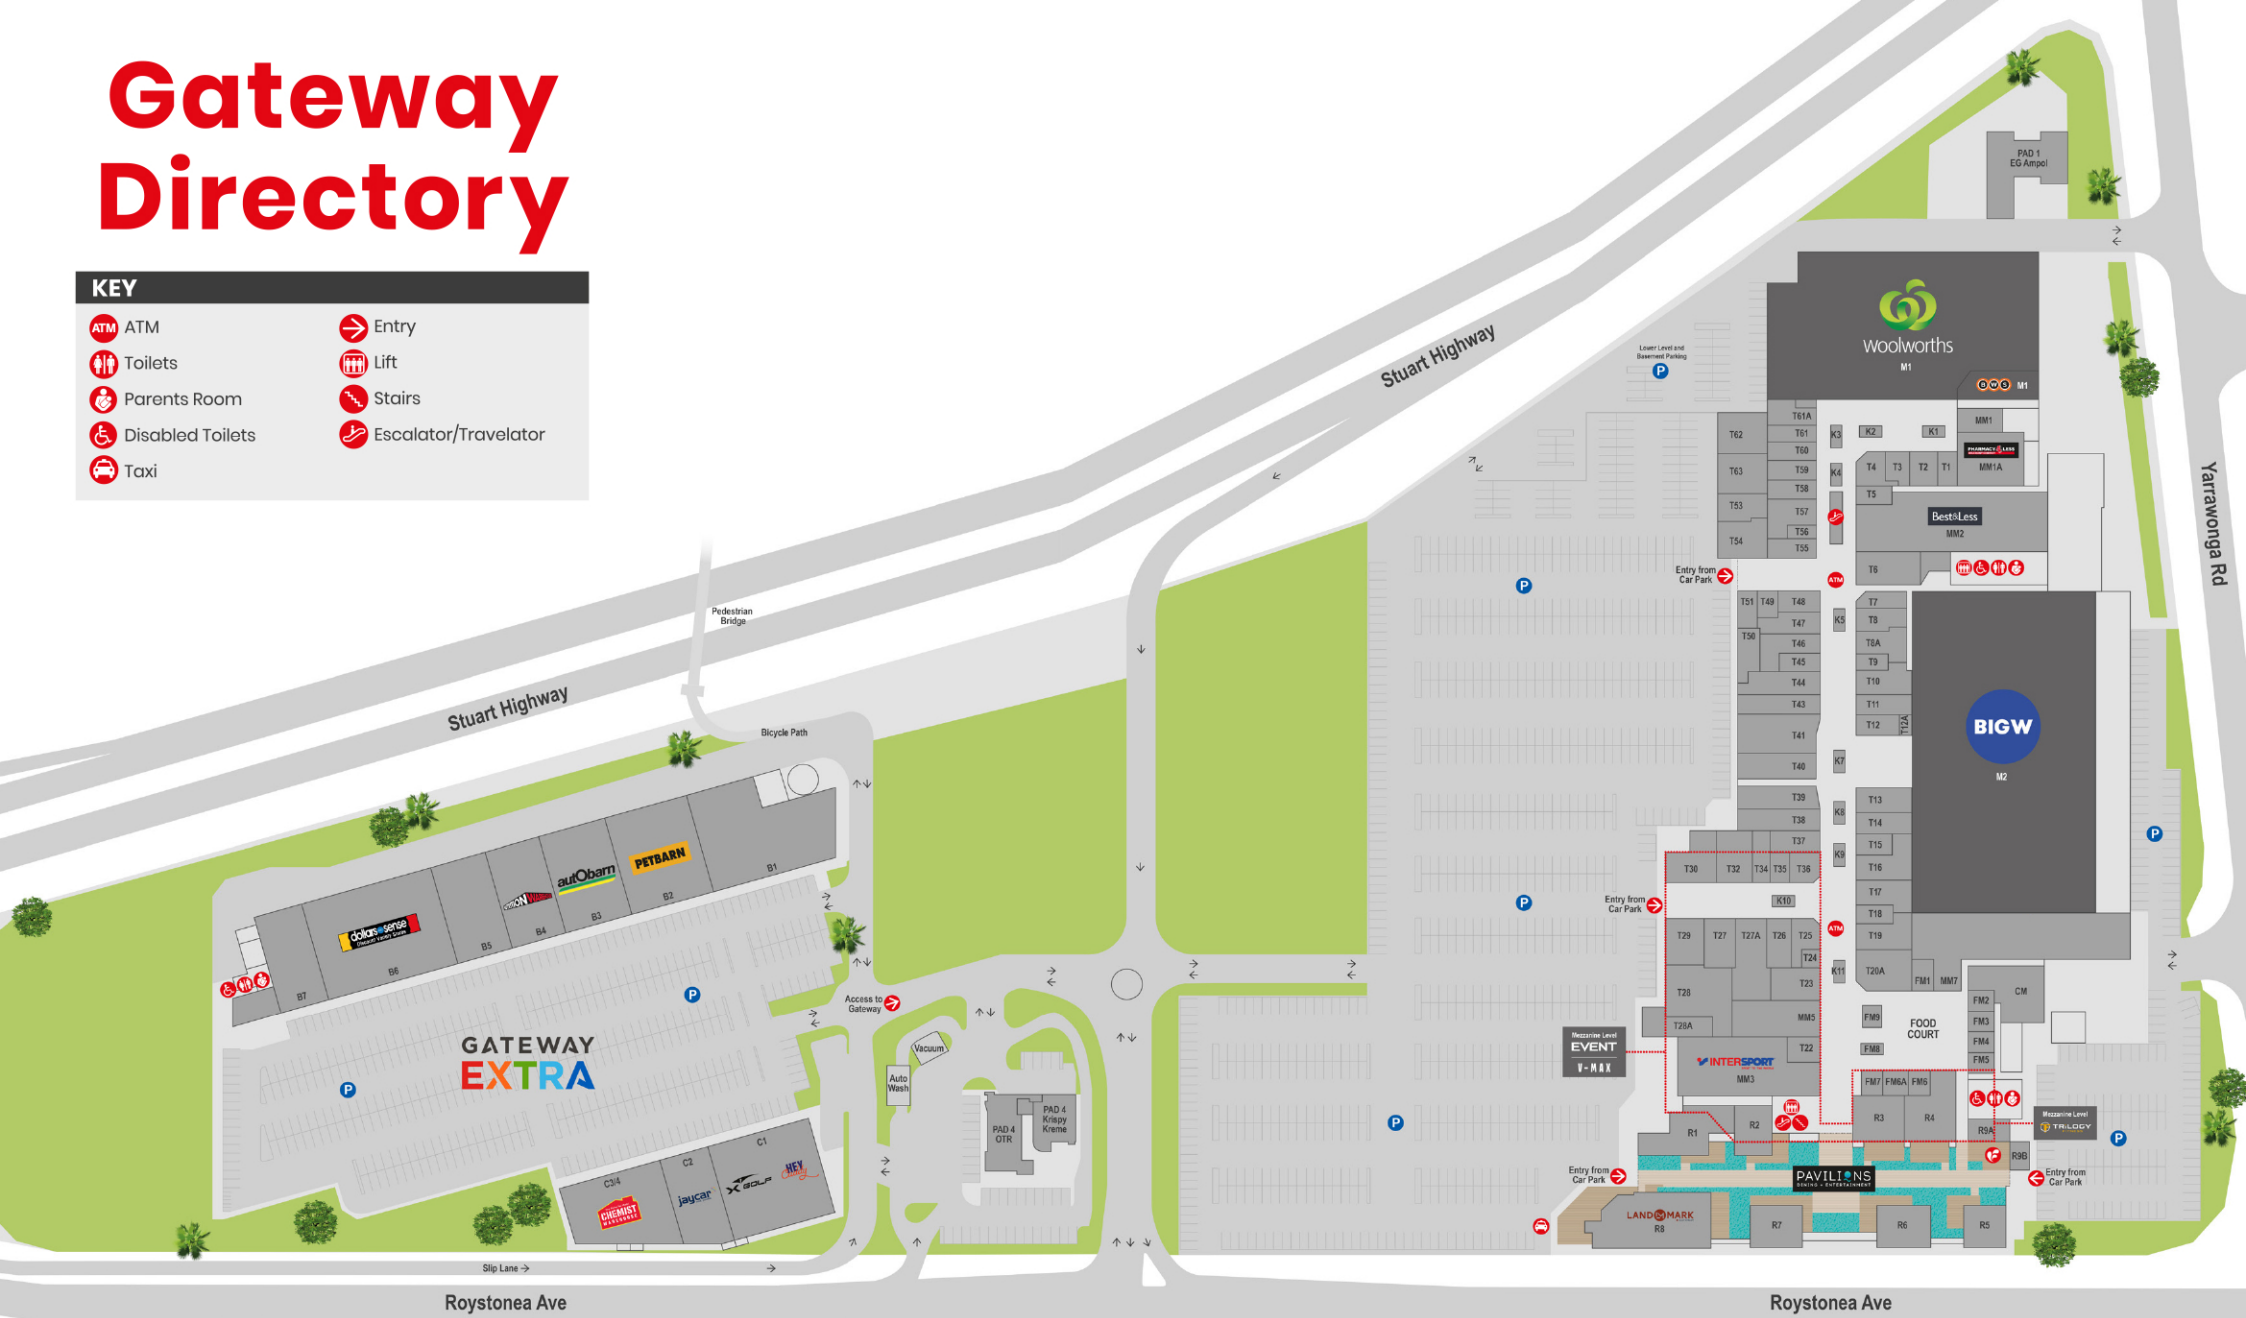

Gateway Directory

KEY

-  ATM
-  Toilets
-  Parents Room
-  Disabled Toilets
-  Taxi
-  Entry
-  Lift
-  Stairs
-  Escalator/Travelator

GATEWAY TRADING HOURS*

Monday-Thursday	9:00am - 5:30pm
Friday	9:00am - 9:00pm
Saturday	9:00am - 5:00pm
Sunday	10:00am - 3:00pm