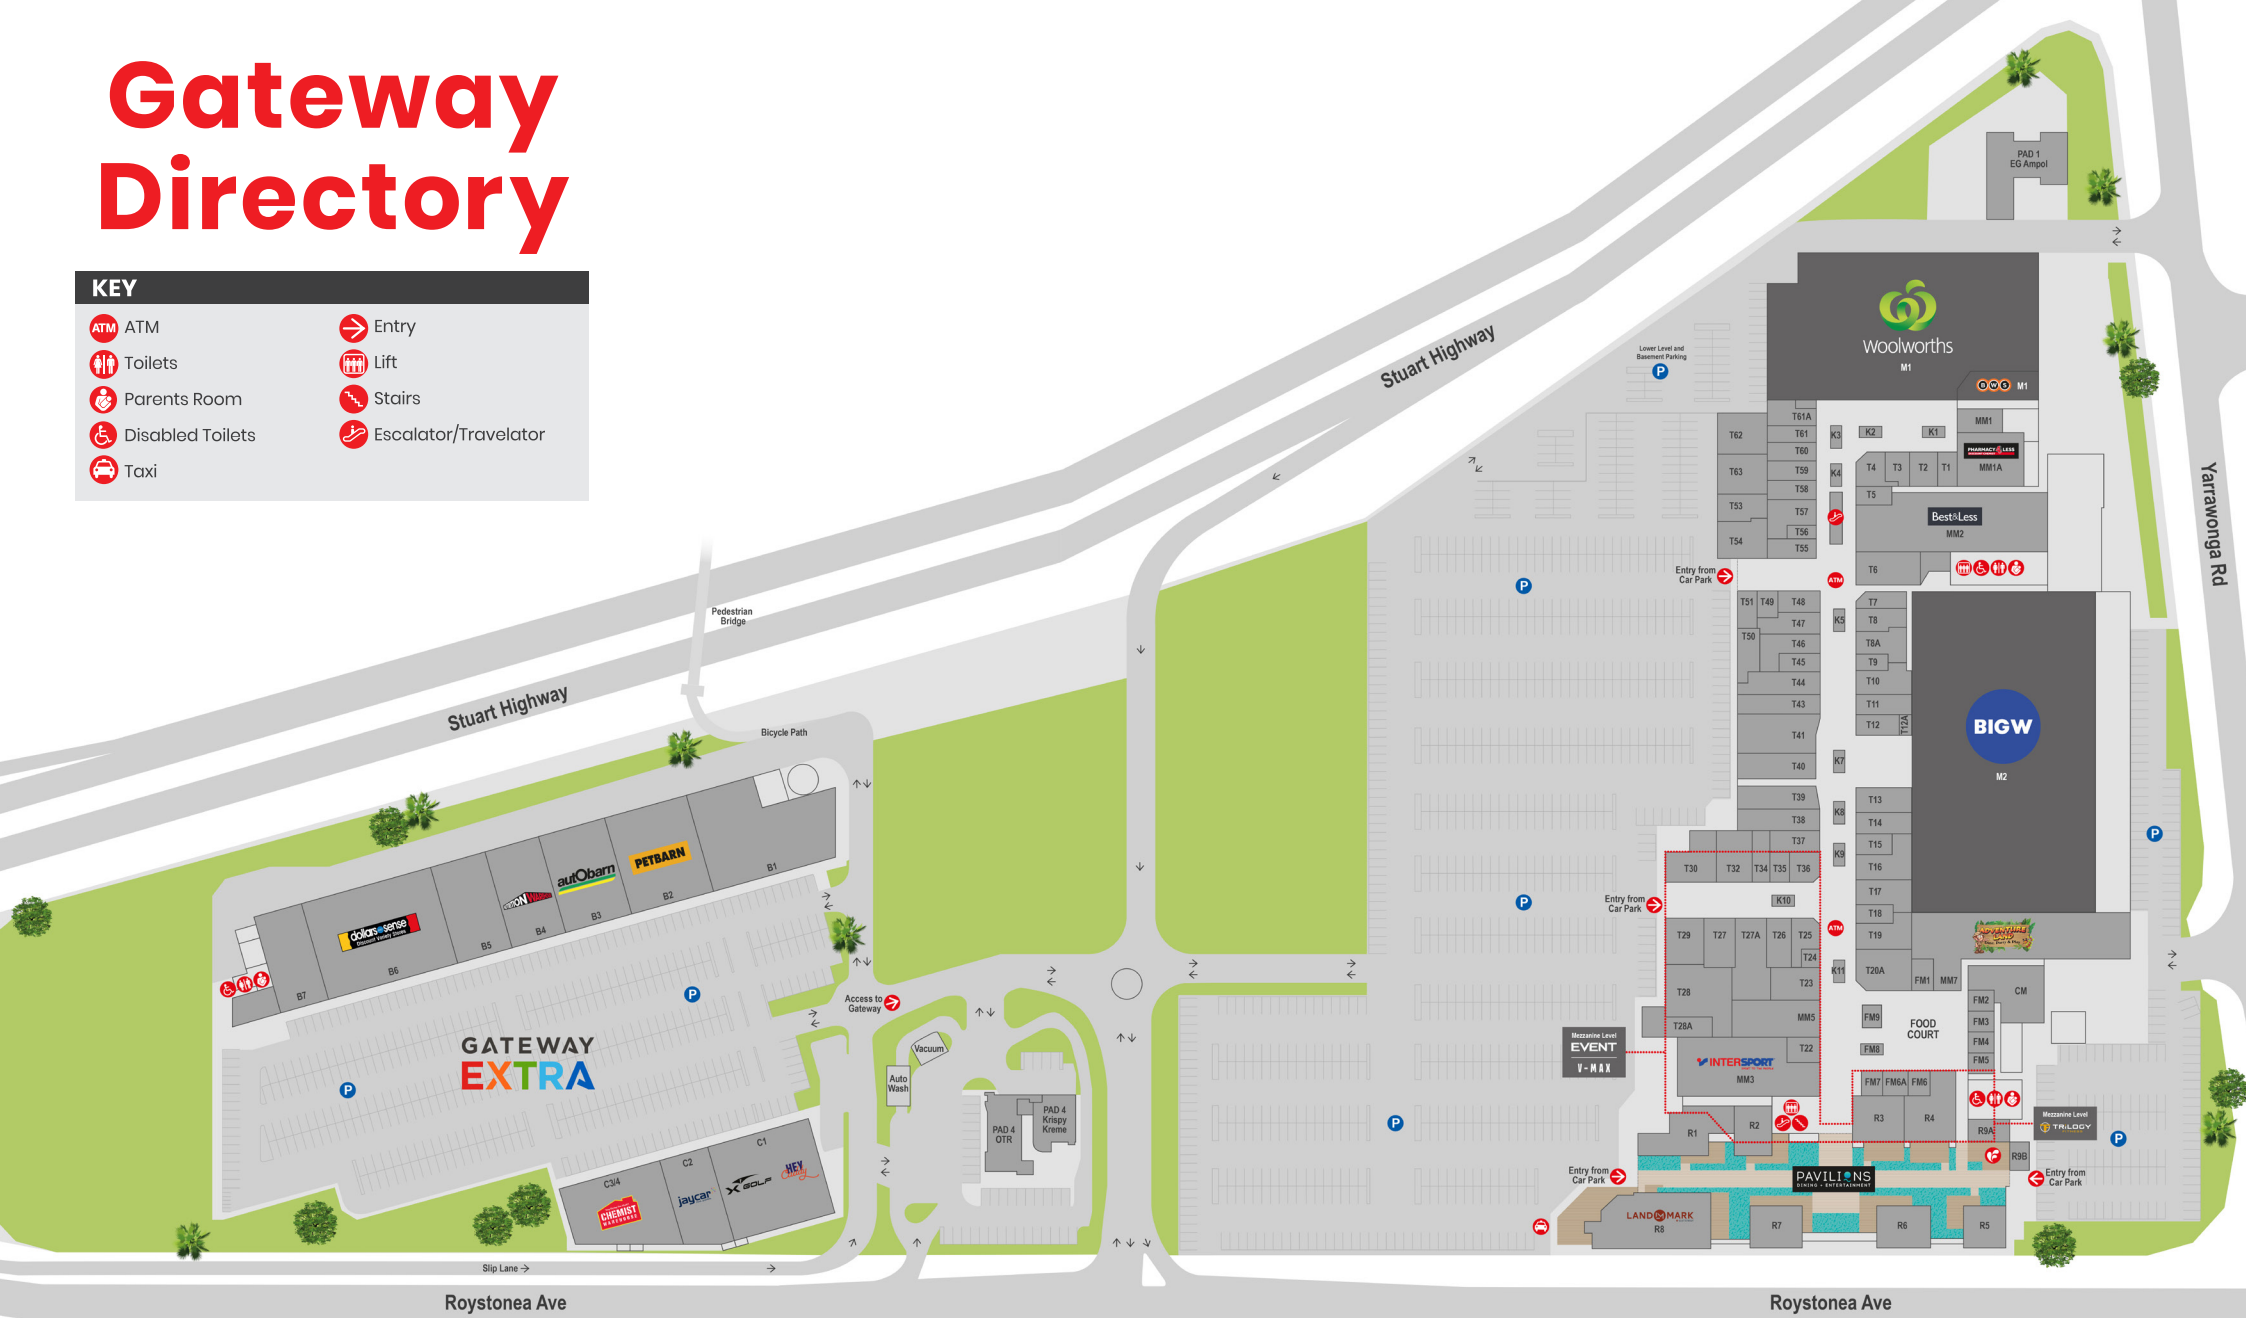

Gateway Directory

KEY

-  ATM
-  Toilets
-  Parents Room
-  Disabled Toilets
-  Taxi
-  Entry
-  Lift
-  Stairs
-  Escalator/Travelator

GATEWAY TRADING HOURS[^]

Monday-Thursday	9:00am - 5:30pm
Friday	9:00am - 9:00pm
Saturday	9:00am - 5:00pm
Sunday	10:00am - 3:00pm