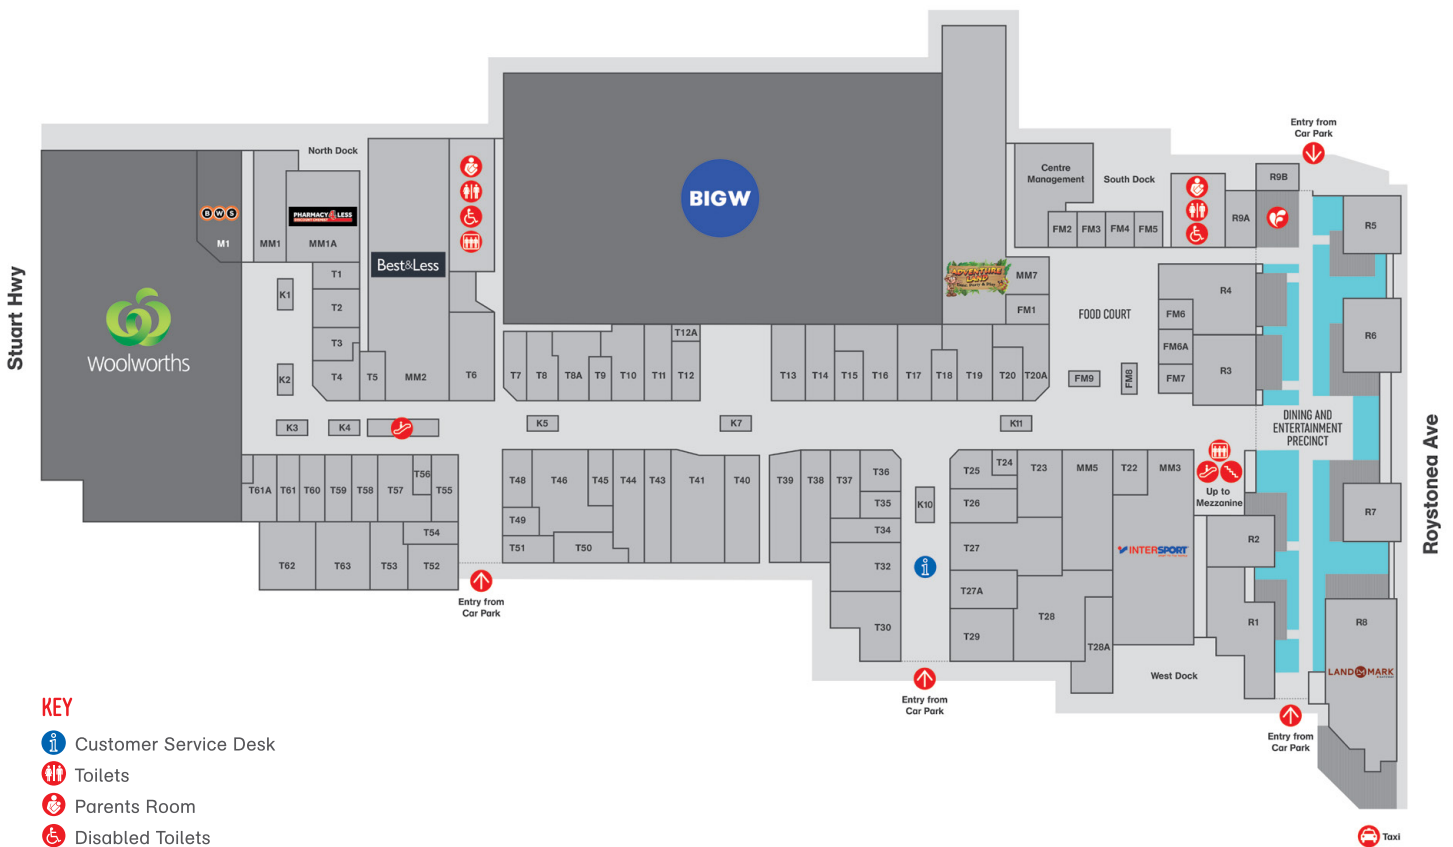

CENTRE DIRECTORY

MEZZANINE LEVEL

GROUND LEVEL

Yarrowonga Rd

KEY

-  Customer Service Desk
-  Toilets
-  Parents Room
-  Disabled Toilets
-  Escalator/Travelator
-  Lift
-  Stairs
-  Entry
-  Taxi
-  Parents & Kids Retreat